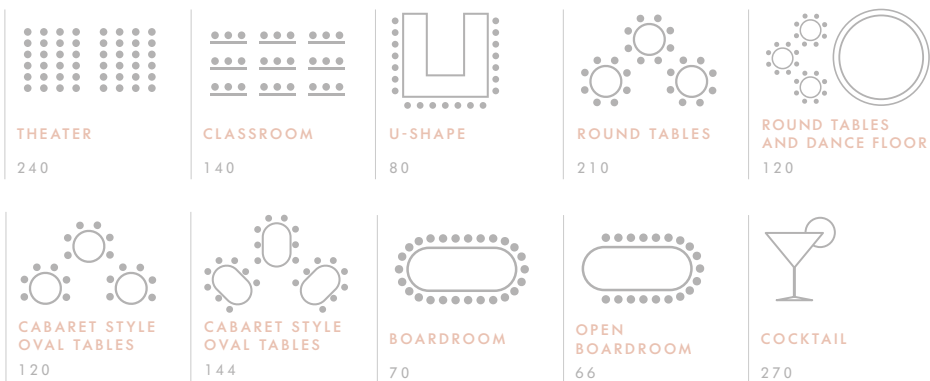

# SALON VENDÔME

Surface area: 217 sq.m.

Dimensions (L x W x H): 26.85 x 8.43 x 4.15 m

## Grand Salon Vendôme

Surface area: 148 sq.m.

Dimensions (L x W x H): 17.38 x 8.5 x 4.15 m

## Petit Salon Vendôme

Surface area: 69 sq.m.

Dimensions (L x W x H): 9.34 x 8.5 x 4.15 m

### ROUND TABLES

210 persons